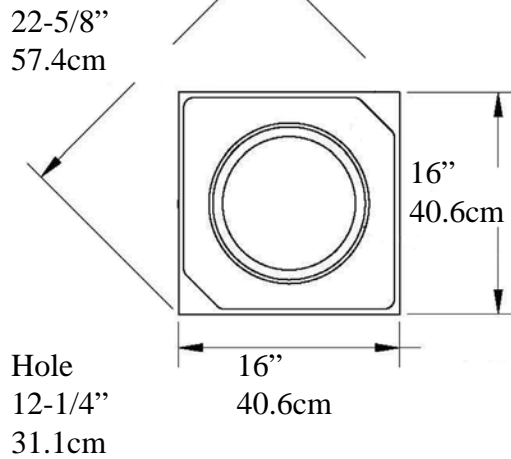

Doric Column ArchPolymer™

IPAP1012P-DCAB Smooth Tapered Whole Attic Base, Doric Cap

Doric Capital

Cap 2-1/2" (6.35cm)=>

Astragal =>

Top of Shaft
Inside Diameter
7" (17.78cm)

Outside Diameter
10" (25.4cm)

Attic Base

Bottom of Column

Outside Diameter
12" (30.48cm)

Imperial
Productions®

Decorative - shaft split

Torus & Plinth =>
4-3/4" (12cm)

=>

<=

* *assembly required, drawing not to scale*