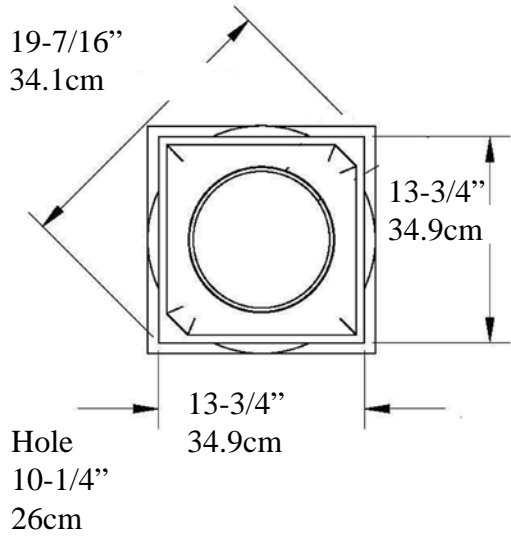

Doric Column ArchPolymer™

IPAP1012P-DCAB Smooth Tapered Whole Attic Base, Doric Cap

Doric Capital

Cap 2-1/2" (6.35cm)=>

Astragal =>

Top of Shaft
Inside Diameter
7" (17.78cm)

Outside Diameter
10" (25.4cm)

Attic Base

Bottom of Column

Outside Diameter
12" (30.48cm)

Imperial
Productions®

Decorative - shaft split

Torus & Plinth =>
4-3/4" (12cm)

=>

<=

* *assembly required, drawing not to scale*