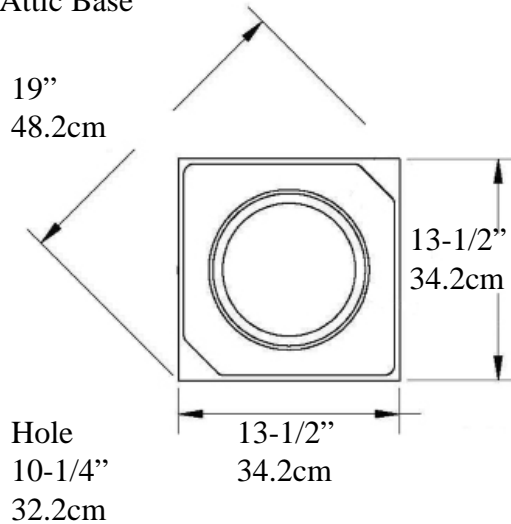

Imperial Productions®

Doric Decorative Column

IPAP0810P-DCAB

ArchPolymer™

Doric Capital

Capital Height
2-3/4" (6.9cm)=>

Astragal =>

Included
Applied by others

Top of Shaft
Inside Diameter
5" (12.7cm)

Outside Diameter
8" (20.32cm)

Attic Base

Bottom of Shaft
Inside Diameter
8" (20.32cm)

Outside Diameter
10" (25.4cm)

Decorative - shaft split

Attic Base
Torus & Plinth
Height
5-5/8" (14.2cm)