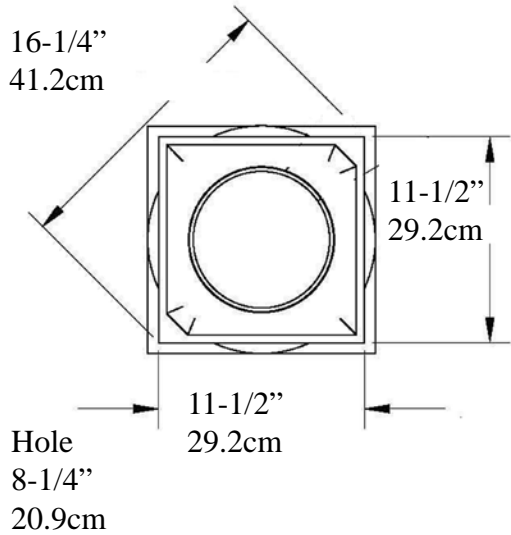

Imperial Productions®

Doric Decorative Column

IPAP0810P-DCAB

ArchPolymer™

Doric Capital

Capital Height
2-3/4" (6.9cm)=>

Astragal =>

Included
Applied by others

Top of Shaft
Inside Diameter
5" (12.7cm)

Outside Diameter
8" (20.32cm)

Attic Base

Bottom of Shaft
Inside Diameter
8" (20.32cm)

Outside Diameter
10" (25.4cm)

Decorative - shaft split

Attic Base
Torus & Plinth
Height
5-5/8" (14.2cm)